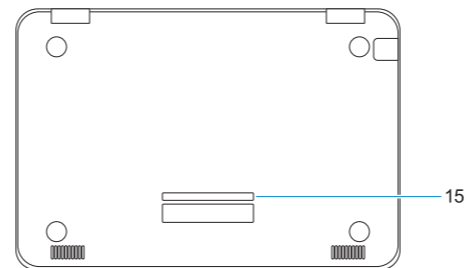

[Dell.com/contactdell](https://dell.com/contactdell)

[Dell.com/regulatory\\_compliance](https://dell.com/regulatory_compliance)

**P26T**

**P26T002**

**Chromebook 11 3180**

1. Kamera
2. Camera status light
3. Microphone
4. Power button
5. Noble wedge lock slot
6. Battery status light
7. Universal audio jack
8. Speakers
9. Touchpad
10. USB 3.0 ports
11. HDMI port
12. microSD card reader
13. Power connector port
14. Dell Activity Light
15. Service tag label